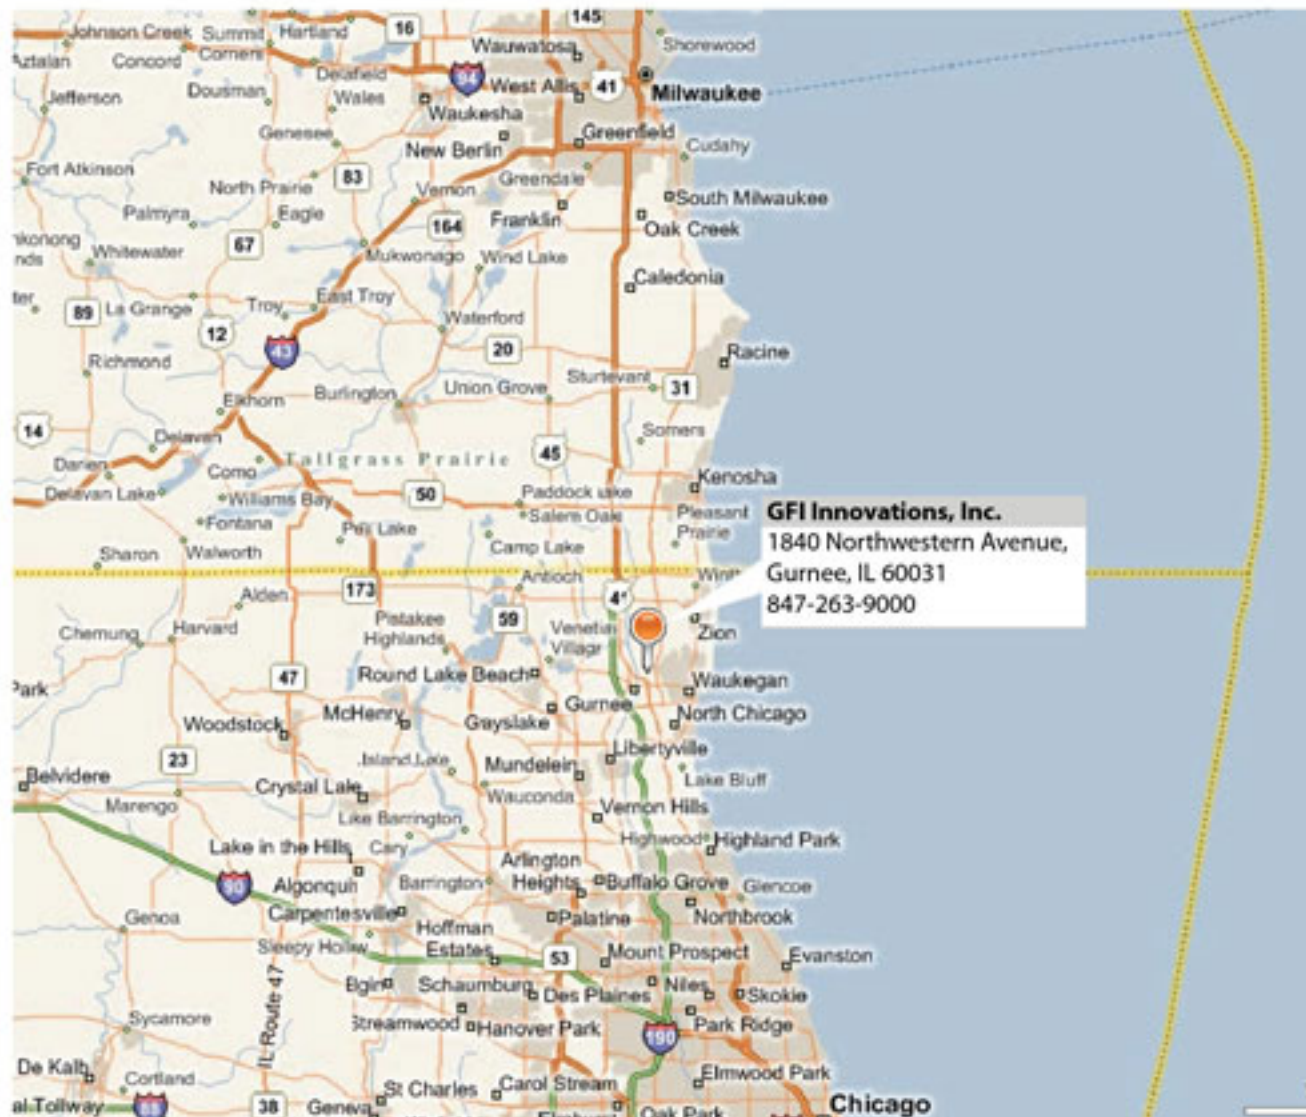

Directions To: GFI Innovations, Inc., 1840 Northwestern Avenue, Gurnee, IL 60031

From the Edens Expy (94) (From Downtown Chicago)

I-90 West for 9 miles (the Kennedy Expy – (you'll actually be headed North)) to I-94 North approx 22 miles (the Edens Expy towards Milwaukee) to Belvidere Rd. (Rte 120) East for ½ mile to Rte 41 (Skokie Hwy) North for 1.4 miles to Grand Ave. / Grandville Ave. exit Continue north for 0.2 mi to Grandville Ave. East Grandville Ave East for 0.1 miles to Northwestern Ave. North for 0.8 mi to GFI
GFI Innovations - 1840 Northwestern Ave., Gurnee, IL

From the Tri-State Tollway (I-94) (From the North)

I-94 south to Grand Ave (Rte 132) East 3.2 miles to Rte 41 (Skokie Hwy) North for 1.4 miles to Grand Ave. / Grandville Ave. exit Continue north for 0.2 mi to Grandville Ave. East Grandville Ave East for 0.1 miles to Northwestern Ave. North for 0.8 miles to GFI
GFI Innovations - 1840 Northwestern Ave., Gurnee, IL

From the Tri-State Tollway (I-94) (From the South – (O’Hare Airport))

294 (Tri-State Tollway) North approx 26 miles to Belvidere Rd. (Rte 120) East for ½ mile to Rte 41 (Skokie Hwy) North for 1.4 miles to Grand Ave. / Grandville Ave. exit Continue north for 0.2 mi to Grandville Ave. East Grandville Ave East for 0.1 miles to Northwestern Ave. North for 0.8 miles to GFI
GFI Innovations - 1840 Northwestern Ave., Gurnee, IL